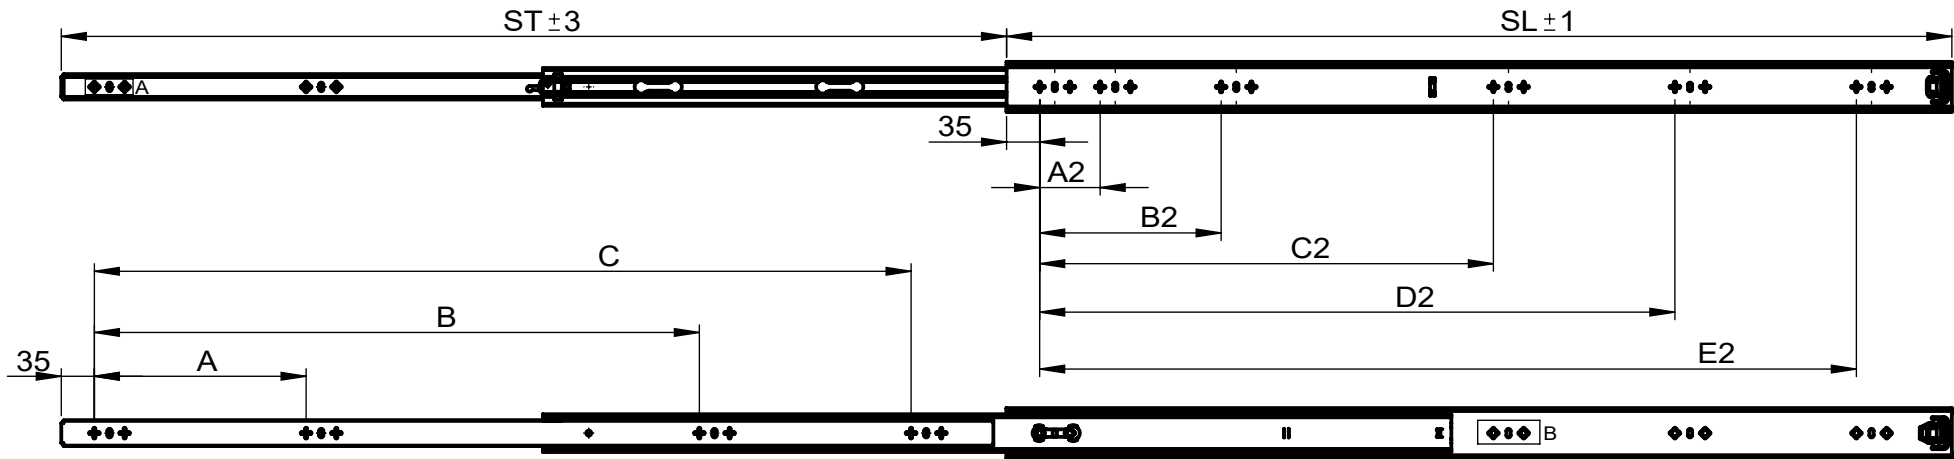

CODE	SL	ST	A	B	C	A2	B2	C2	D2	E2	P/C
RS53300	300	300	192	-	-	192	-	-	-	-	10
RS53350	350	350	256	-	-	224	-	-	-	-	10
RS53400	400	400	96	288	-	64	288	-	-	-	10
RS53450	450	450	128	320	-	64	192	320	-	-	10
RS53500	500	500	160	384	-	64	224	384	-	-	10
RS53550	550	550	160	416	-	64	256	416	-	-	6
RS53600	600	600	192	480	-	64	256	416	480	-	6
RS53700	700	700	224	416	576	64	192	320	480	576	6
RS53800	800	800	224	480	672	64	192	384	544	672	6
RS53900	900	900	224	512	768	64	192	448	608	768	6
RS531000	1000	1000	224	640	864	64	192	480	672	864	6

NOTES:

1. Length: 300mm to 1000mm (12" to 40")
2. Travel: Full Extension
3. Max. Loading: 90kg (198lb)
4. Mount: Side Mount
5. Finish: 304 Stainless Steel Original Color
6. Material: 304 Stainless Steel
7. Packing: Unit Packed in 10 pair/carton

Part Number:	Series RS53	Drawn by:	Date:	Material:
Description:		Checked by:	Projection Method:	Finish:

This drawing and any information or description material set out on it are the confidential and copyright property of TOOL & TECH INTERNATIONAL CO.,LTD.