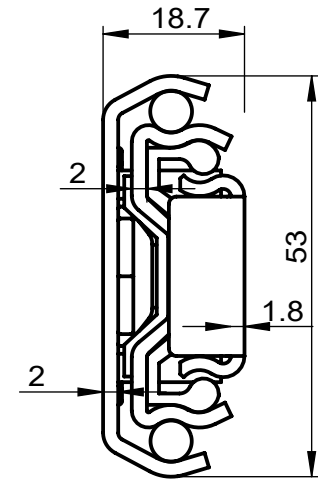

CODE	SL	ST	A	B	C	A2	B2	C2	D2	E2	P/C
RS53300	300	300	192	-	-	192	-	-	-	-	10
RS53350	350	350	256	-	-	224	-	-	-	-	10
RS53400	400	400	96	288	-	64	288	-	-	-	10
RS53450	450	450	128	320	-	64	192	320	-	-	10
RS53500	500	500	160	384	-	64	224	384	-	-	10
RS53550	550	550	160	416	-	64	256	416	-	-	6
RS53600	600	600	192	480	-	64	256	416	480	-	6
RS53700	700	700	224	416	576	64	192	320	480	576	6
RS53800	800	800	224	480	672	64	192	384	544	672	6
RS53900	900	900	224	512	768	64	192	448	608	768	6
RS531000	1000	1000	224	640	864	64	192	480	672	864	6

NOTES:

1. Length: 300mm to 1000mm (12" to 40")
2. Travel: Full Extension
3. Max. Loading: 90kg (198lb)
4. Mount: Side Mount
5. Finish: 304 Stainless Steel Original Color
6. Material: 304 Stainless Steel
7. Packing: Unit Packed in 10 pair/carton

Part Number:	Series RS53	Drawn by:	Date:	Material:
Description:		Checked by:	Projection Method:	Finish:

This drawing and any information or description material set out on it are the confidential and copyright property of TOOL & TECH INTERNATIONAL CO.,LTD.