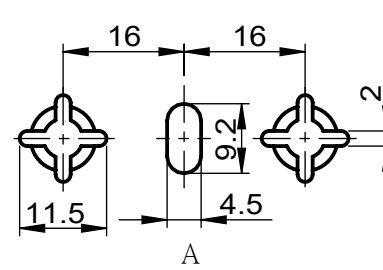

CODE	SL	ST	A	B	C	A2	B2	C2	D2	E2	P/C
RS53300	300	300	192	-	-	192	-	-	-	-	10
RS53350	350	350	256	-	-	224	-	-	-	-	10
RS53400	400	400	96	288	-	64	288	-	-	-	10
RS53450	450	450	128	320	-	64	192	320	-	-	10
RS53500	500	500	160	384	-	64	224	384	-	-	10
RS53550	550	550	160	416	-	64	256	416	-	-	6
RS53600	600	600	192	480	-	64	256	416	480	-	6
RS53700	700	700	224	416	576	64	192	320	480	576	6
RS53800	800	800	224	480	672	64	192	384	544	672	6
RS53900	900	900	224	512	768	64	192	448	608	768	6
RS531000	1000	1000	224	640	864	64	192	480	672	864	6

NOTES:

1. Length: 300mm to 1000mm (12" to 40")
2. Travel: Full Extension
3. Max. Loading: 90kg (198lb)
4. Mount: Side Mount
5. Finish: 304 Stainless Steel Original Color
6. Material: 304 Stainless Steel
7. Packing: Unit Packed in 10 pair/carton

Part Number:	Series RS53	Drawn by:	Date:	Material:
Description:		Checked by:	Projection Method:	Finish:

This drawing and any information or description material set out on it are the confidential and copyright property of TOOL & TECH INTERNATIONAL CO.,LTD.