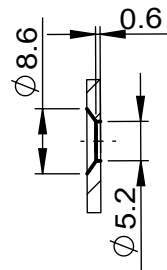

CODE	SL	ST	A	B	C	A2	B2	C2	D2	E2	P/C
RS53300	300	300	192	-	-	192	-	-	-	-	10
RS53350	350	350	256	-	-	224	-	-	-	-	10
RS53400	400	400	96	288	-	64	288	-	-	-	10
RS53450	450	450	128	320	-	64	192	320	-	-	10
RS53500	500	500	160	384	-	64	224	384	-	-	10
RS53550	550	550	160	416	-	64	256	416	-	-	6
RS53600	600	600	192	480	-	64	256	416	480	-	6
RS53700	700	700	224	416	576	64	192	320	480	576	6
RS53800	800	800	224	480	672	64	192	384	544	672	6
RS53900	900	900	224	512	768	64	192	448	608	768	6
RS531000	1000	1000	224	640	864	64	192	480	672	864	6

NOTES:

1. Length: 300mm to 1000mm (12" to 40")
2. Travel: Full Extension
3. Max. Loading: 90kg (198lb)
4. Mount: Side Mount
5. Finish: 304 Stainless Steel Original Color
6. Material: 304 Stainless Steel
7. Packing: Unit Packed in 10 pair/carton

Part Number:	Series RS53	Drawn by:	Date:	Material:
Description:		Checked by:	Projection Method:	Finish:

This drawing and any information or description material set out on it are the confidential and copyright property of TOOL & TECH INTERNATIONAL CO.,LTD.