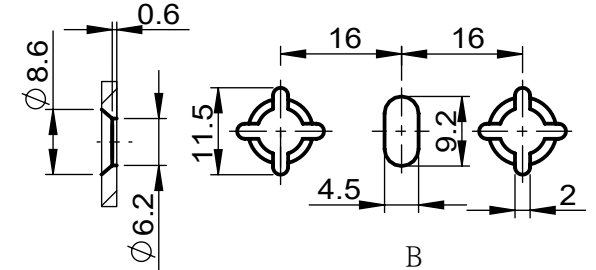

CODE	SL	ST	A	B	C	A2	B2	C2	D2	E2	P/C
RS53300	300	300	192	-	-	192	-	-	-	-	10
RS53350	350	350	256	-	-	224	-	-	-	-	10
RS53400	400	400	96	288	-	64	288	-	-	-	10
RS53450	450	450	128	320	-	64	192	320	-	-	10
RS53500	500	500	160	384	-	64	224	384	-	-	10
RS53550	550	550	160	416	-	64	256	416	-	-	6
RS53600	600	600	192	480	-	64	256	416	480	-	6
RS53700	700	700	224	416	576	64	192	320	480	576	6
RS53800	800	800	224	480	672	64	192	384	544	672	6
RS53900	900	900	224	512	768	64	192	448	608	768	6
RS531000	1000	1000	224	640	864	64	192	480	672	864	6

NOTES:

1. Length: 300mm to 1000mm (12" to 40")
2. Travel: Full Extension
3. Max. Loading: 90kg (198lb)
4. Mount: Side Mount
5. Finish: 304 Stainless Steel Original Color
6. Material: 304 Stainless Steel
7. Packing: Unit Packed in 10 pair/carton

Part Number:	Series RS53	Drawn by:	Date:	Material:
Description:		Checked by:	Projection Method:	Finish:

This drawing and any information or description material set out on it are the confidential and copyright property of TOOL & TECH INTERNATIONAL CO.,LTD.